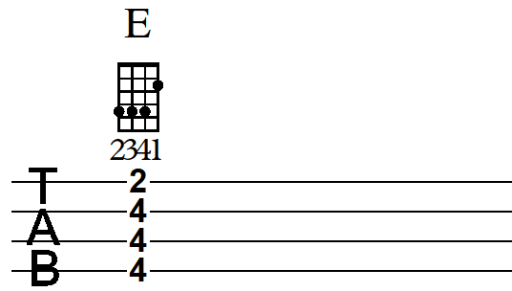

The E Major Chord